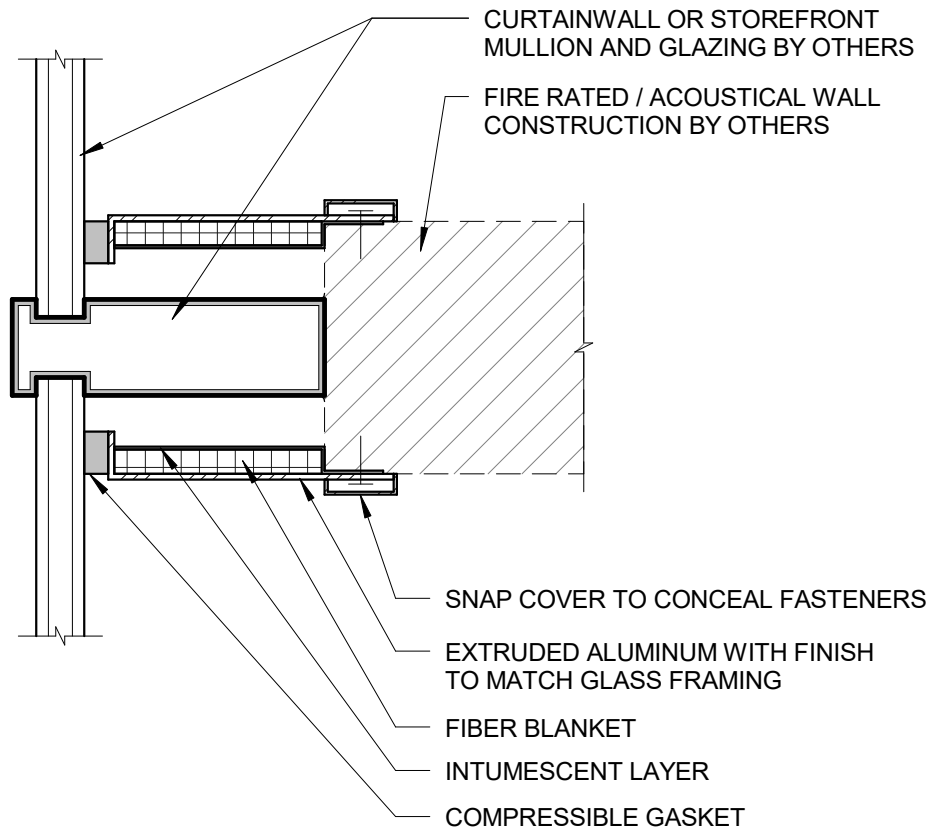

MULL(it)OVER

3D VIEW

60 CLASSIC WITH 2 HOUR FIRE RATING (STC 59)

SCALE: 3" = 1'-0"

UL ASSEMBLY NO: WW-S-1041

MULL IT OVER PRODUCTS
(616) 730-2162

www.mullitoverproducts.com
info@mullitoverproducts.com

Patent No. 8,572,914 & 8,782,977